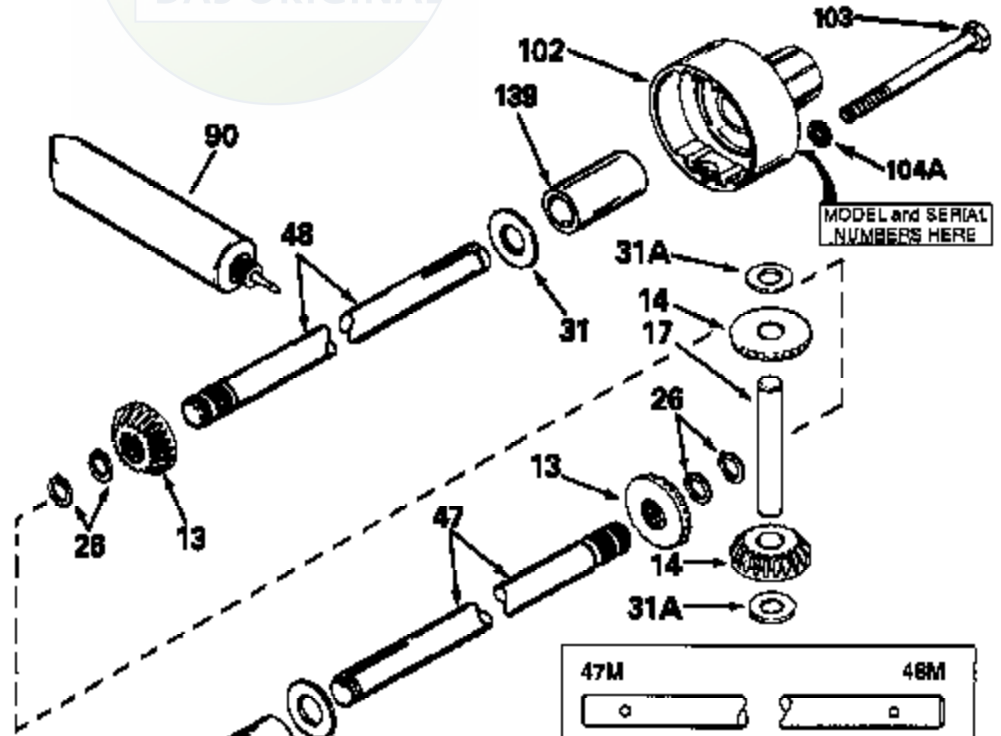

47	48
47A	48A
47B	48B
47C	48C
47D	48D
47E	48E
47H	48H
47L	48L

MODEL and SERIAL NUMBERS HERE

MODEL and SERIAL NUMBERS HERE

47M	48M
47P	48P
47R	48R
47V	48V
47W	48W
47X	48X

Ref #	Part Number	Qty	Description
13	778221		Gear, Bevel (16 teeth)
14	778068		Gear, Pinion (16 teeth)
17	786040		Pin, Drive
26	792018		Ring, Retaining
26	792125		Ring, Retaining (4 required) (Pkg. of 2)
31	780001		Washer (3/4" ID x 1-1/2" OD x 1/16" t hick)
31A	780096		Washer, Thrust
47E	774303A		Axle (8-11/16" long)
48E	774302A		Axle (16-53/64" long)
82	786042		Sprocket. No Teeth 40. O.D. 6.650
82	786043		Sprocket. No Teeth 54. O.D. 8.823
82	786051		Sprocket. No Teeth 60. O.D. 9.841
82	786070	100-165B	Sprocket. No Teeth 48. O.D. 7.920
82	786041A	Peerless	Sprocket. No Teeth 45. O.D. 7.389
90	788067B		Grease (32 oz. bottle Bentonite greas e)
101	774344		Differential Carrier Hsg (Incl. 137)
102	774345		Differential Carrier Hsg (Incl. 139)
103	792044		Screw, 5/16-18 x 4"
104A	792061		Washer, Flat, 5/16"
104	792042		Nut, Lock, 5/16-18 (Use as required)
137	780077		Bushing (3/4" ID x 1-1/16" OD x 2-1/1 6" long)
139	780077		Bushing (3/4 ID x 1-1/16" OD x 2-1/16 " long)